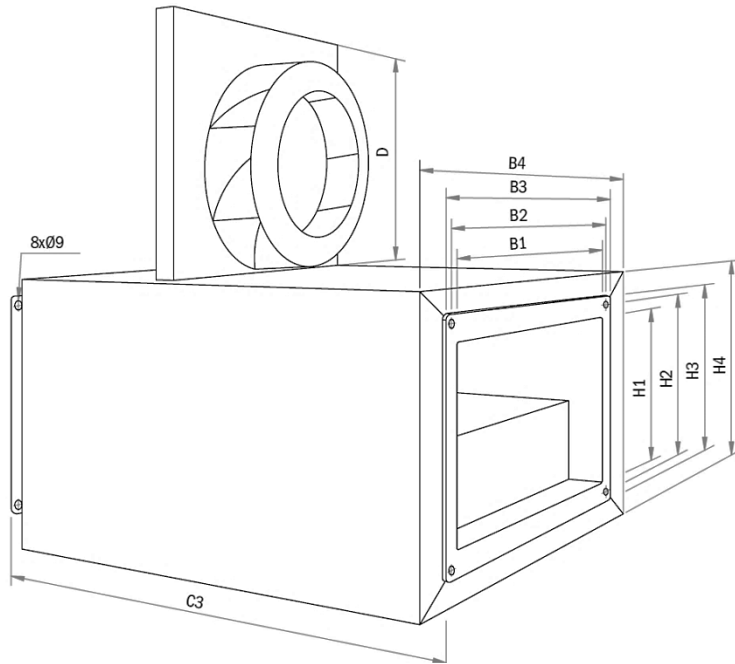

Maatindicatie LV-OKVI